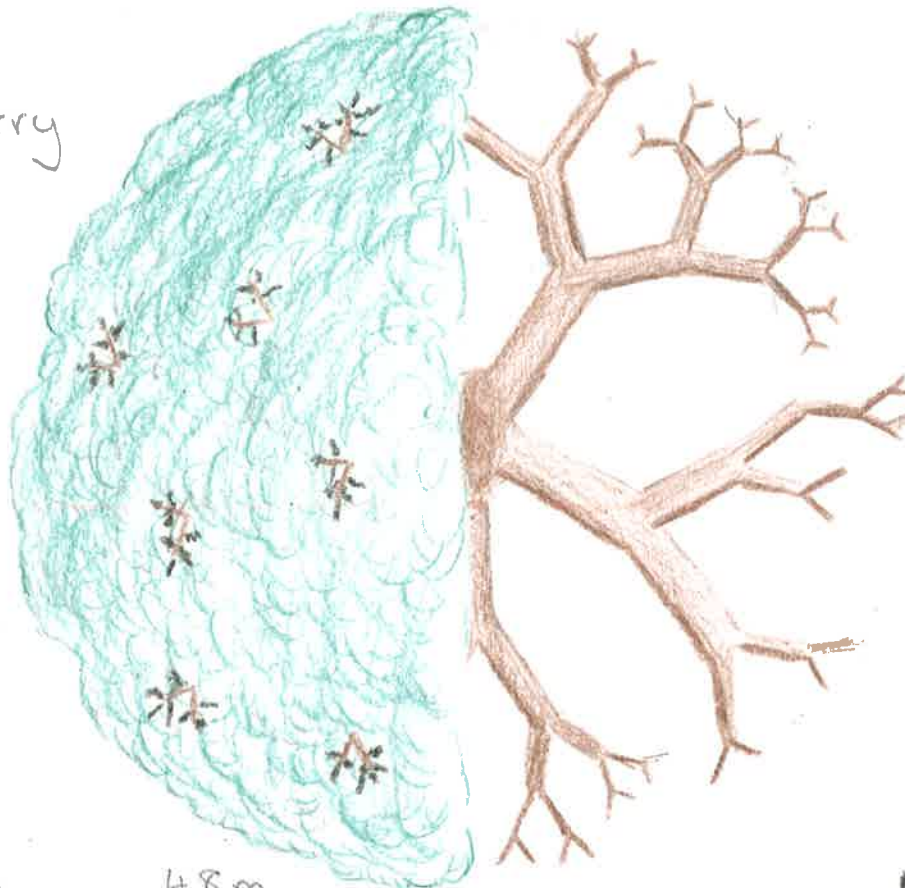

Black mulberry
Morus nigra

Deciduous June/July/
August

4.8 m

Fruits in late spring -
summer

Scale 1/40